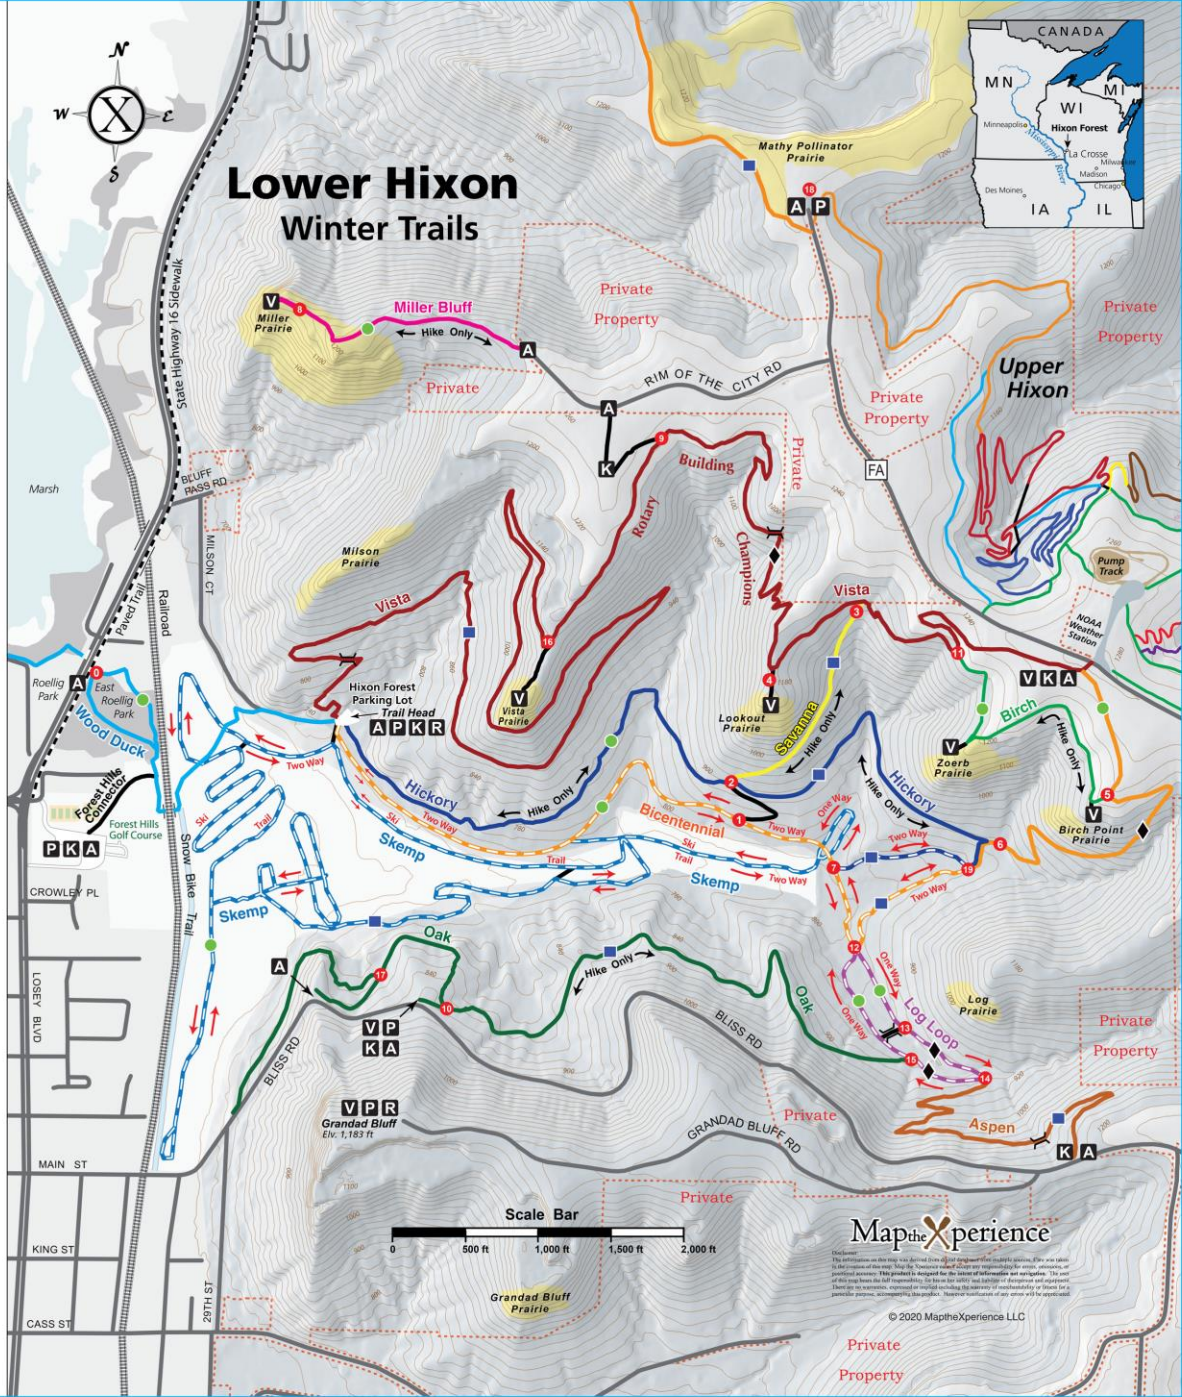

# Lower Hixon Winter Trails

**Trail Level**

- Easy
- Intermediate
- ◆ Difficult

**A** Trail Access    **K** Kiosk  
**P** Parking        **R** Restroom  
**V** Overlook       **I** Intersection  
 Prairies    Bridge  
 Private Property  
 20 ft Contour Interval  
 Railroad

**Hixon Ski Trails**

- Skemp ● - 5.7 Km
- Bicentennial ● - 1.8 Km
- Hickory ■ - 293 M
- Log Loop ■ - 850 M
- Snow Bike Trail - 755 M

**Lower Hixon Trails**  
Trail Order by Distance

- Savanna**  
0.30 Miles - Hike Only ■
- Birch**  
0.45 Miles - Hike Only ●
- Wood Duck**  
0.5 Miles - Hike/Bike ●
- Log Loop**  
0.55 Miles - Hike / Bike ●
- Aspen**  
0.65 Miles - Hike / Bike ■
- Miller Bluff**  
1.0 Miles - Hike Only ●
- Hickory**  
1.5 Miles - Hike Only ●
- Bicentennial**  
1.8 Miles - Hike / Bike ●
- Oak**  
2.0 Miles - Hike Only ■
- Vista**  
3.6 Miles - Hike/Bike ■

**Connecting Trails**

State Hwy 16 Sidewalk

MaptheXperience

© 2020 MaptheXperience LLC

Private Property